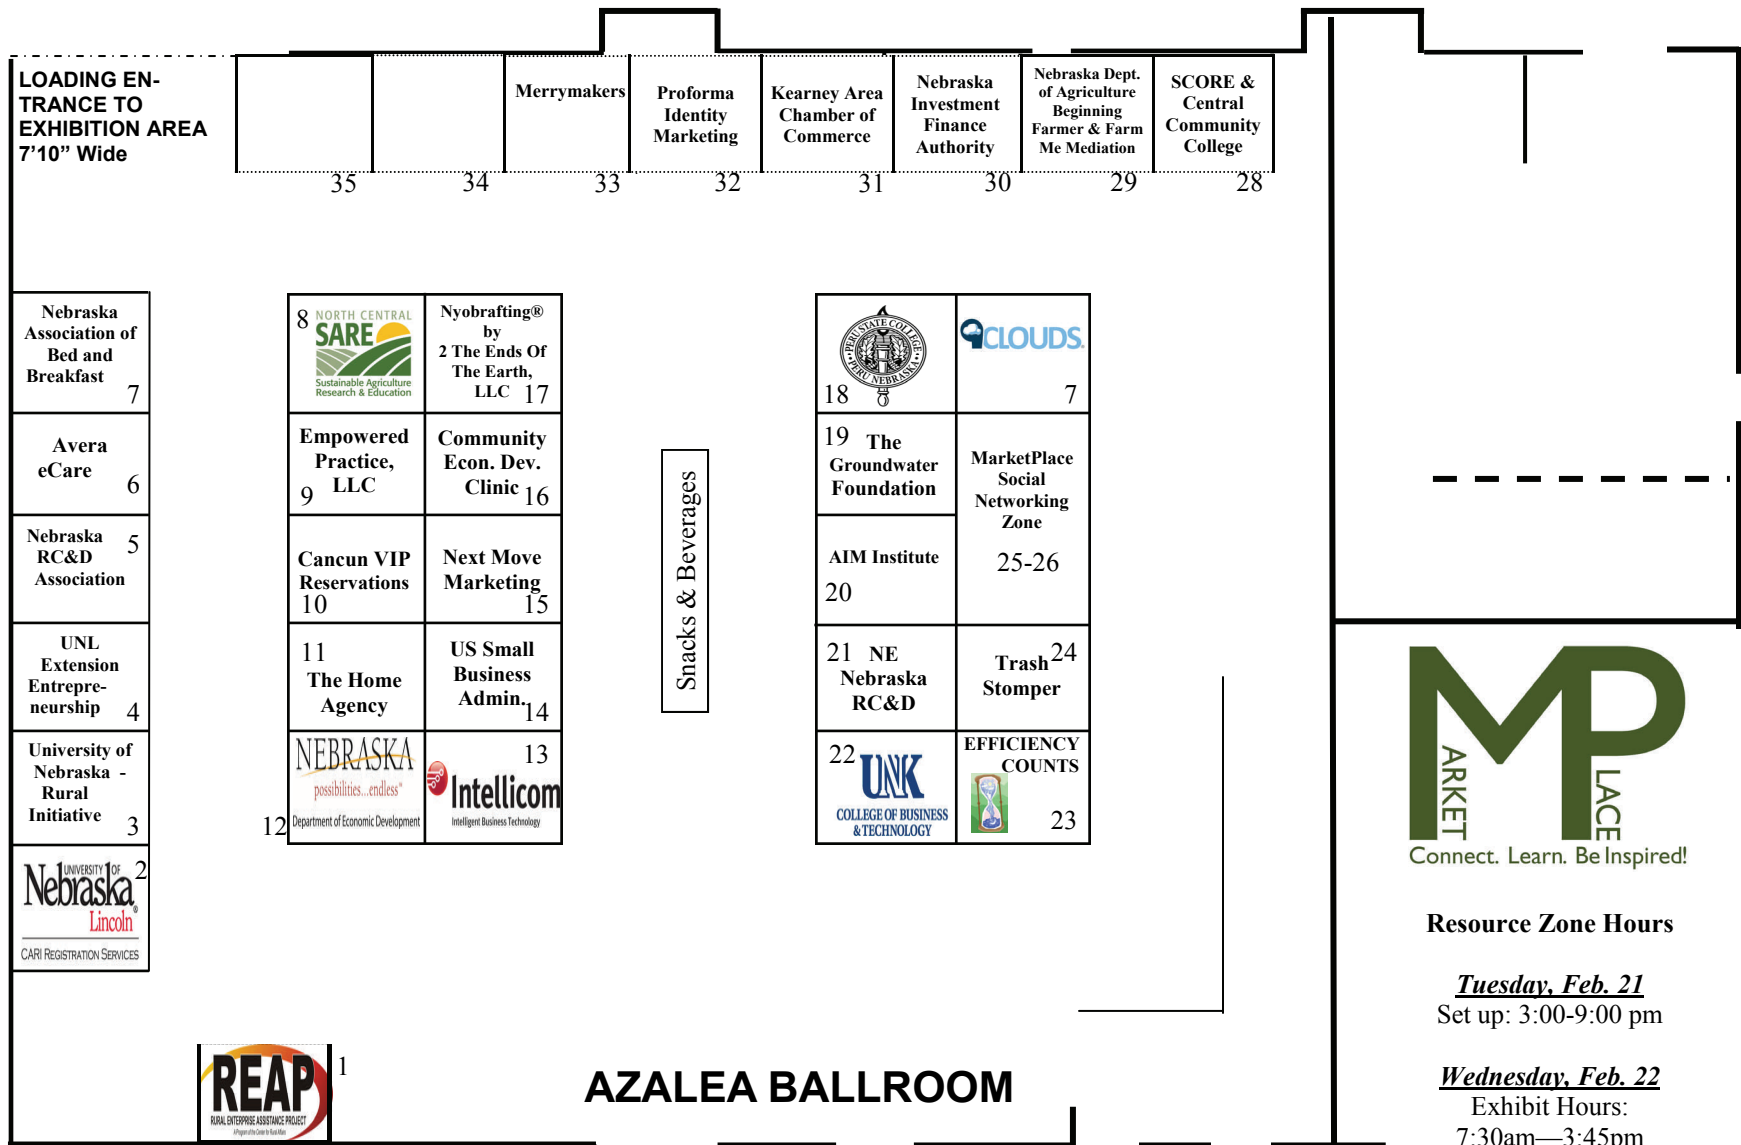

2012 MarketPlace Resource Zone

Resource Zone Hours

Tuesday, Feb. 21
Set up: 3:00-9:00 pm

Wednesday, Feb. 22
Exhibit Hours:
7:30am—3:45pm